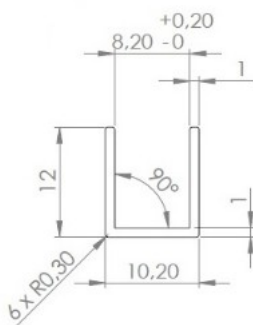

PRODUCT SHEET

Description:

Alu. U-Channel, F/8mm Glass, Polished Brass, 2 Mtr, 1x12x10,2mm (T/H/W)

Item number:

15.26.505-6

Units	Box	Carton	HS Code	Barcode
Pcs.	1	80	7604299090	
				5704866521024

Surface:	Mirror chrome	All other finish
L = Length	2300 mm.	2500 mm.